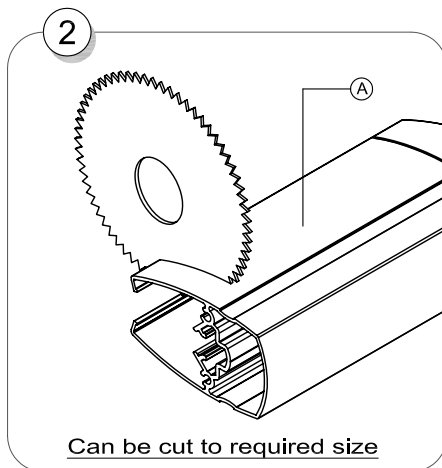

SMS PROJECTOR CLF INCLUDING SMS UNISLIDE

SMART MEDIA SOLUTIONS

Contents		
A.	SMS Projector CL F main body	1
B.	Ceiling plate complete	1
C.	Plastic cover (for ceiling plate)	1
D.	Screw M5x18	1
E.	Spanner	2
F.	Double sided tape	4
G.	Allen Keys	2
H.	Unislide Projector	1
I.	Ceiling Screws+washers (Not included)	