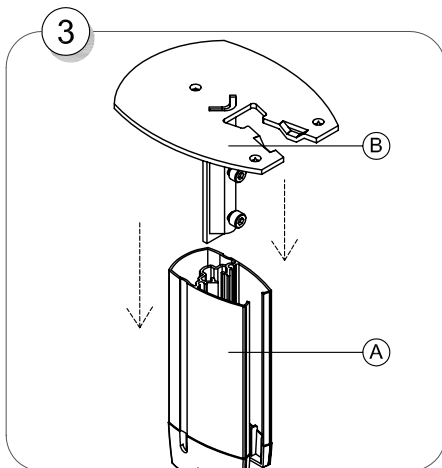

SMS PROJECTOR CLF INCLUDING SMS UNISLIDE

SMART MEDIA SOLUTIONS

Contents		
A.	SMS Projector CL F main body	1
B.	Ceiling plate complete	1
C.	Plastic cover (for ceiling plate)	1
D.	Screw M5x18	1
E.	Spanner	2
F.	Double sided tape	4
G.	Allen Keys	2
H.	Unislide Projector	1
I.	Ceiling Screws+washers (Not included)	