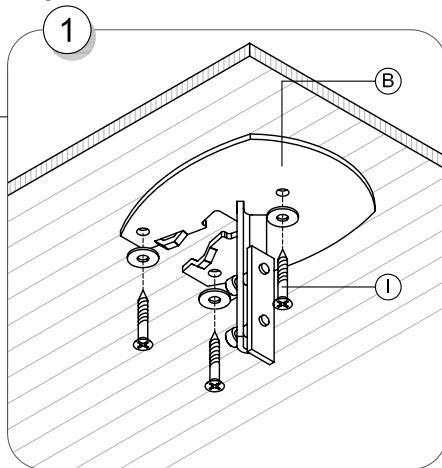

SMS PROJECTOR CLF INCLUDING SMS UNISLIDE

SMART MEDIA SOLUTIONS

Contents		
A.	SMS Projector CL F main body	1
B.	Ceiling plate complete	1
C.	Plastic cover (for ceiling plate)	1
D.	Screw M5x18	1
E.	Spanner	2
F.	Double sided tape	4
G.	Allen Keys	2
H.	Unislide Projector	1
I.	Ceiling Screws+washers (Not included)	