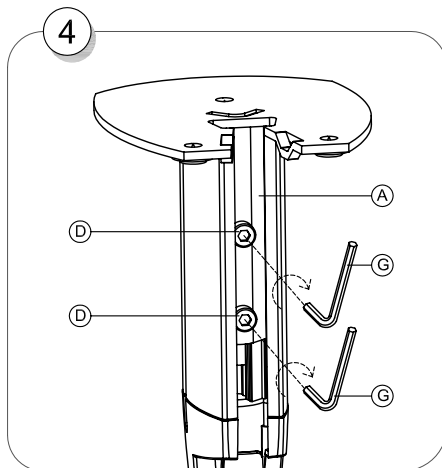

SMS PROJECTOR CLF INCLUDING SMS UNISLIDE

SMART MEDIA SOLUTIONS

Contents		
A.	SMS Projector CL F main body	1
B.	Ceiling plate complete	1
C.	Plastic cover (for ceiling plate)	1
D.	Screw M5x18	1
E.	Spanner	2
F.	Double sided tape	4
G.	Allen Keys	2
H.	Unislide Projector	1
I.	Ceiling Screws+washers (Not included)	