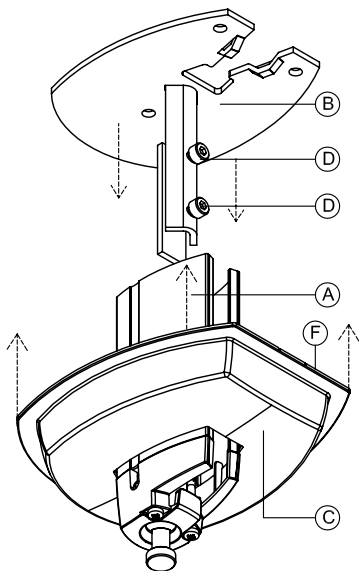

SMS PROJECTOR CLF INCLUDING SMS UNISLIDE

SMART MEDIA SOLUTIONS

Contents		
A.	SMS Projector CL F main body	1
B.	Ceiling plate complete	1
C.	Plastic cover (for ceiling plate)	1
D.	Screw M5x18	1
E.	Spanner	2
F.	Double sided tape	4
G.	Allen Keys	2
H.	Unislide Projector	1
I.	Ceiling Screws+washers (Not included)	